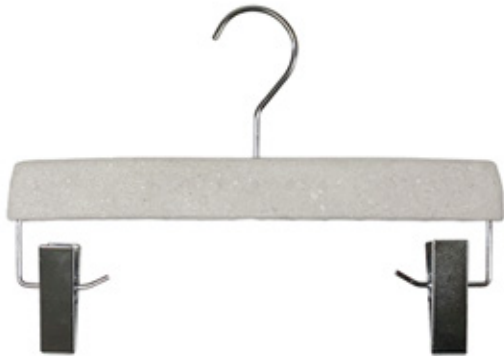

Pulp Molded Hangers

Men size (asian)

Jacket
W41×T5 (cm)

Shirt
W41×T3

Bottom
W29×T3

Women size (asian)	Jacket	W37×T4.5 (cm)
	Shirt	W37×T3
	Bottom	W29×T3

The color of the hanger changes depending on the color of the mixed material.

Material : scrapped paper with scrapped fabric